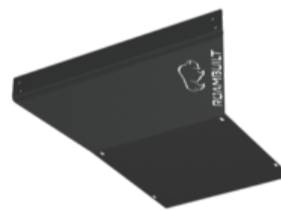

Engine Skid Plate

<https://roambuilt.com/products/engine-skid>

[Engine Skid Plate](#)

Added protection for your rigs undercarriage, completing a rugged front end.

*Custom Powder Coat to add exterior accent.